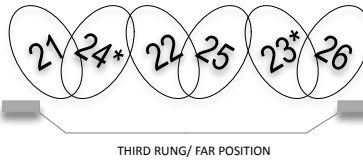

Royal Theatre Magic Sheet

PATCHED

FRONT GOLD (L151) G901

*Denotes Far Position

FRONT LAV (L136) G902

*Denotes Far Position

FRONT BLUE (L161) G903

*Denotes Far Position