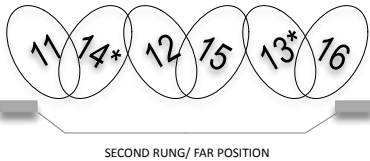

Royal Theatre Magic Sheet

PATCHED

FRONT GOLD (L151) G901

*Denotes Far Position

FRONT LAV (L136) G902

*Denotes Far Position

FRONT BLUE (L161) G903

*Denotes Far Position