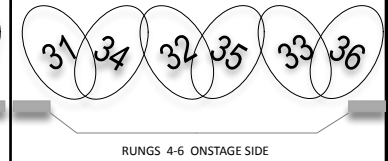

Royal Theatre Magic Sheet

PATCHED

FRONT GOLD (L151) G901

*Denotes Far Position

FRONT LAV (L136) G902

*Denotes Far Position

FRONT BLUE (L161) G903

*Denotes Far Position

FRONT SCROLLERS G904

FRONT 1/2 CTB. (LEE 202) G905

FAR FOH RED (L106) G906

FAR FOH BLUE (R80) G907

SCROLLER COLOURS

1	R00	9	R80
2	R64	10	R95
3	R08	11	R358
4	R34	12	R83
5	R51	13	R26
6	R17	14	R39
7	R44	15	R19
8	R57	16	R310

FOH LADDER SPECIALS G908

FAR FOH SPECIALS (N/C) G909

WARMERS (L151) G910

TIP ZOOMS (N/C) G911

TIP 26 DEG (L202) G912

TIP SCROLLERS G913

CONDUCTOR (N/C) G919

TOPS GOLD (L151) G914

TOPS BLUE (L132) G915

TOP PARS (N/C) G916

TOP SPECIALS (N/C) G917

TOP CYC LED (RGB) G925

FX316 FX315 FX314 FX313 FX312 FX311 FX310 FX309

GROUND CYC LED (RGB) G926

FX308 FX307 FX306 FX305 FX304 FX303 FX302 FX301

VL 500 WASH G927

FX108 FX107 FX106 FX105

FX104 FX103 FX102 FX101

VL 1000 ERS G928

FX13 FX12 FX11

FX10 FX9

FX8 FX7 FX6 FX5

FX3 FX1 FX4 FX2

I-CUE LISTR S4 LED G931 & DMX IRIS

FX404, FX414 & FX504; FX403, FX413 & FX501; FX402, FX412 & FX510; FX401, FX411 & FX509

STAGE WORKS G920

MDG THE ONE

ARCHITECTURAL LED LIGHTING G936

PROSCENIUM & ROSETTE

PROSCENIUM & VALENCE

HL & HR Box Torches