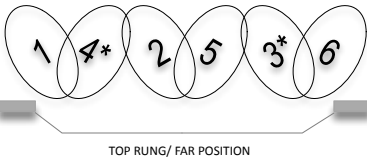

Royal Theatre Magic Sheet

PATCHED

FRONT GOLD (L151) G901

*Denotes Far Position

FRONT LAV (L136) G902

*Denotes Far Position

FRONT BLUE (L161) G903

*Denotes Far Position